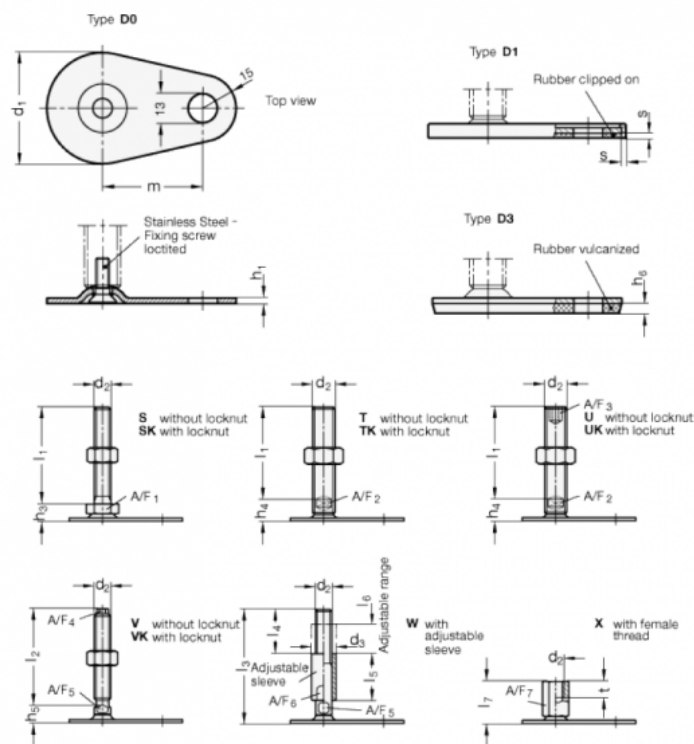

Article number: 204360M16125D0TK  
 Description: E+G levelling foot  
 GN 43-60-M16-125-D0-TK  
 Note: TK With nut, Wrench flat at the bottom

## Measures

A/F2 = 12	s =
d1 = 60	
d2 = M16	
h1 = 2.5	
h4 = 17	
h6 =	
l1 = 125	
m = 50	